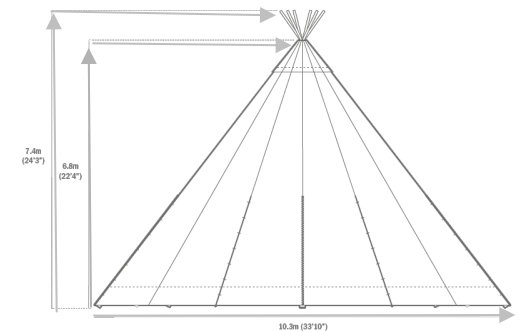

WORLD INSPIRED TENTS

SINCE 2007

-  Covered area with sides lowered
-  Covered area with sides raised.
Some or all of the sides can be raised on a Giant Hat

6' 6" (2m) x 2' 2" (0.7m) solid pine rectangle table with pine benches

Covered area with sides lowered

Covered area with sides raised.
Some or all of the sides can be raised on a Giant Hat

6' 6" (2m) x 2' 2" (0.7m) solid pine rectangle table with pine benches

Bar

Solid wood Bar 2.4m x 0.6m

Position of Wooden poles at ground Level

Bamse Max open fireplace

Tents: 2 Giant Hats
Furniture: 100 seated guests on 5ft6 round tables +
 12' x 24' dance floor

WORLD INSPIRED TENTS

SINCE 2007

-  Covered area with sides lowered
-  Covered area with sides raised. Some or all of the sides can be raised on a Giant Hat