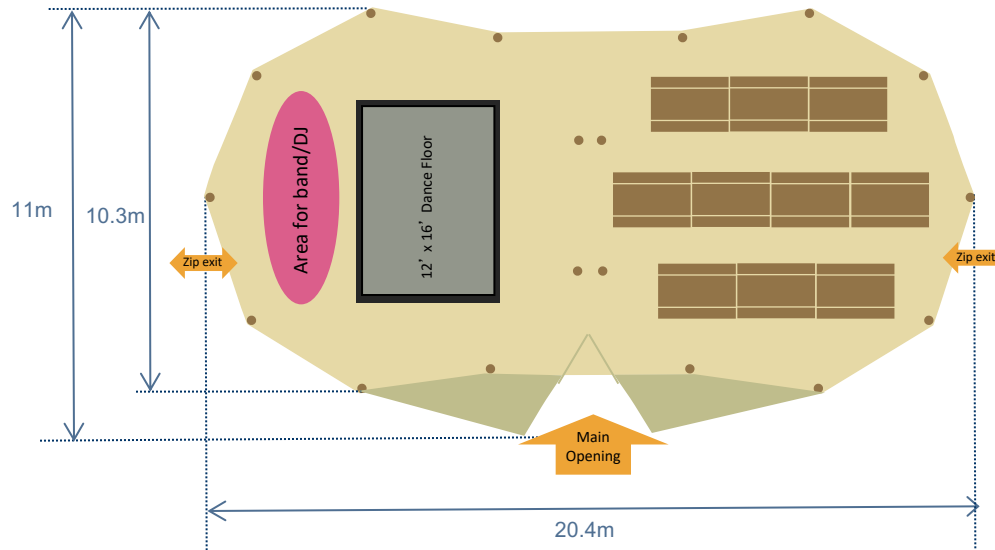

Tents: 2 Giant Hats

Furniture: 80 seated guests on rectangular tables and benches + 12' x 16' dance floor

WORLD INSPIRED TENTS

SINCE 2007

Covered area with sides lowered

Covered area with sides raised.
Some or all of the sides can be raised on a Giant Hat

6' 6" (2m) x 2' 2" (0.7m) solid pine rectangle table with pine benches

Position of Wooden poles at ground Level

Tents: 2 Giant Hats

Furniture: 128 seated guests on rectangular tables and benches +
12" x 24" dance floor

WORLD INSPIRED TENTS

SINCE 2007

-  Covered area with sides lowered
-  Covered area with sides raised.
Some or all of the sides can be raised on a Giant Hat

6' 6" (2m) x 2' 2" (0.7m) solid pine rectangle table with pine benches

Covered area with sides lowered

Covered area with sides raised.
Some or all of the sides can be raised on a Giant Hat

6' 6" (2m) x 2' 2" (0.7m) solid pine rectangle table with pine benches

Bar

Solid wood Bar 2.4m x 0.6m