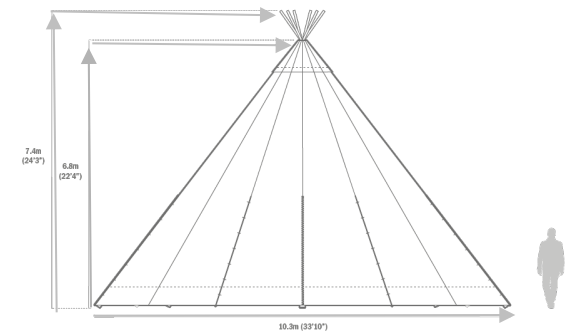

Tents: 2 Giant Hats

Furniture: 80 seated guests on rectangular tables and benches + 12' x 16' dance floor

WORLD INSPIRED TENTS

SINCE 2007

Covered area with sides lowered

Covered area with sides raised.
Some or all of the sides can be raised on a Giant Hat

6' 6" (2m) x 2' 2" (0.7m) solid pine rectangle table with pine benches

Position of Wooden poles at ground Level

Tents: 2 Giant Hats

Furniture: 128 seated guests on rectangular tables and benches +
12" x 24" dance floor

WORLD INSPIRED TENTS

SINCE 2007

-  Covered area with sides lowered
-  Covered area with sides raised.
Some or all of the sides can be raised on a Giant Hat

6' 6" (2m) x 2' 2" (0.7m) solid pine rectangle table with pine benches

Covered area with sides lowered

Covered area with sides raised.
Some or all of the sides can be raised on a Giant Hat

6' 6" (2m) x 2' 2" (0.7m) solid pine rectangle table with pine benches

Bar

Solid wood Bar 2.4m x 0.6m