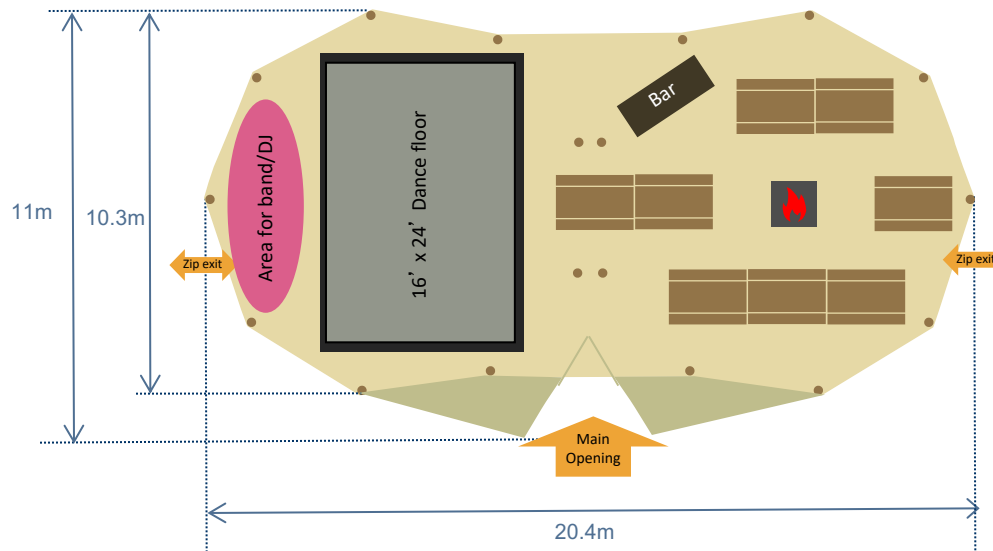

WORLD INSPIRED TENTS

SINCE 2007

-  Covered area with sides lowered
-  Covered area with sides raised.
Some or all of the sides can be raised on a Giant Hat

6' 6" (2m) x 2' 2" (0.7m) solid pine rectangle table with pine benches

Position of Wooden poles at ground Level

Tents: 2 Giant Hats

Furniture: 64 seated guests on rectangular tables and benches + 12" x 24" dance floor, bar & Bamse Max fire pit

WORLD INSPIRED TENTS

SINCE 2007

Covered area with sides lowered

Covered area with sides raised.
Some or all of the sides can be raised on a Giant Hat

6' 6" (2m) x 2' 2" (0.7m) solid pine rectangle table with pine benches

Bar

Solid wood Bar 2.4m x 0.6m

Position of Wooden poles at ground Level

Bamse Max open fireplace

Tents: 2 Giant Hats
Furniture: 100 seated guests on 5ft6 round tables +
 12' x 24' dance floor

WORLD INSPIRED TENTS

SINCE 2007

-  Covered area with sides lowered
-  Covered area with sides raised. Some or all of the sides can be raised on a Giant Hat