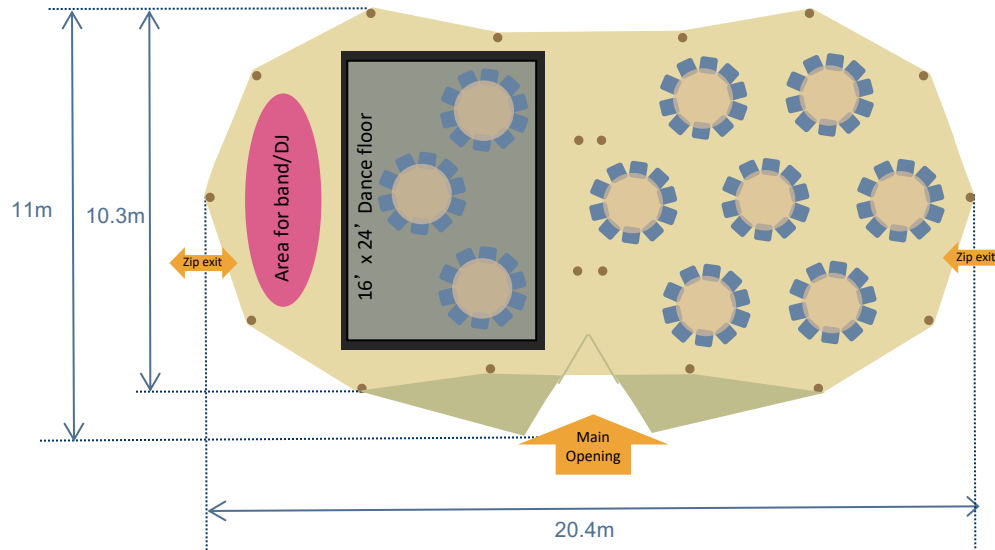

Covered area with sides lowered

Covered area with sides raised.
Some or all of the sides can be raised on a Giant Hat

6' 6" (2m) x 2' 2" (0.7m) solid pine rectangle table with pine benches

Bar

Solid wood Bar 2.4m x 0.6m

Position of Wooden poles at ground Level

Bamse Max open fireplace

Tents: 2 Giant Hats
Furniture: 100 seated guests on 5ft6 round tables +
 12' x 24' dance floor

WORLD INSPIRED TENTS

SINCE 2007

-  Covered area with sides lowered
-  Covered area with sides raised. Some or all of the sides can be raised on a Giant Hat

10 Comfy
 5' 6" (1.67m) round table with
 10 chairs

Position of Wooden poles at ground Level