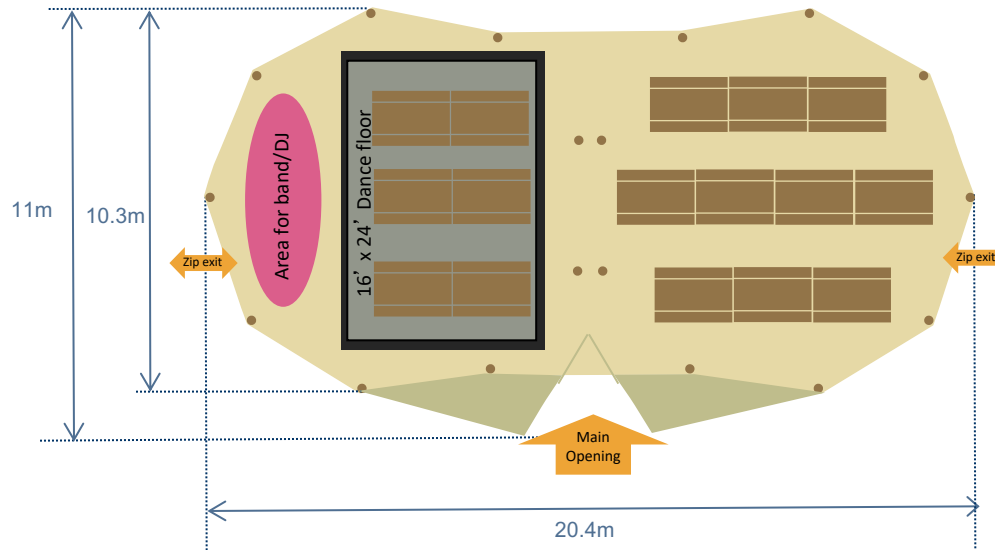

Tents: 2 Giant Hats

Furniture: 80 seated guests on rectangular tables and benches + 12' x 16' dance floor

WORLD INSPIRED TENTS

SINCE 2007

Covered area with sides lowered

Covered area with sides raised.
Some or all of the sides can be raised on a Giant Hat

6' 6" (2m) x 2' 2" (0.7m) solid pine rectangle table with pine benches

Position of Wooden poles at ground Level

Tents: 2 Giant Hats

Furniture: 128 seated guests on rectangular tables and benches +
12" x 24" dance floor

WORLD INSPIRED TENTS

SINCE 2007

-  Covered area with sides lowered
-  Covered area with sides raised.
Some or all of the sides can be raised on a Giant Hat

6' 6" (2m) x 2' 2" (0.7m) solid pine rectangle table with pine benches

Covered area with sides lowered

Covered area with sides raised.
Some or all of the sides can be raised on a Giant Hat

6' 6" (2m) x 2' 2" (0.7m) solid pine rectangle table with pine benches

Bar

Solid wood Bar 2.4m x 0.6m