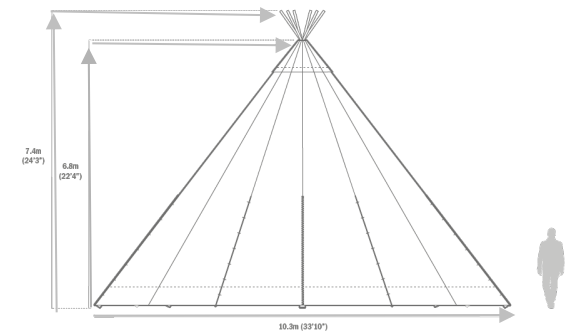

6' 6" (2m) x 2' 2" (0.7m) solid pine rectangle table with pine benches

Position of Wooden poles at ground Level

Tents: 2 Giant Hats

Furniture: 128 seated guests on rectangular tables and benches +
12" x 24" dance floor

WORLD INSPIRED TENTS

SINCE 2007

-  Covered area with sides lowered
-  Covered area with sides raised.
Some or all of the sides can be raised on a Giant Hat

6' 6" (2m) x 2' 2" (0.7m) solid pine rectangle table with pine benches

Position of Wooden poles at ground Level

Tents: 2 Giant Hats

Furniture: 64 seated guests on rectangular tables and benches + 12" x 24" dance floor, bar & Bamse Max fire pit

WORLD INSPIRED TENTS

SINCE 2007

Covered area with sides lowered

Covered area with sides raised.
Some or all of the sides can be raised on a Giant Hat

6' 6" (2m) x 2' 2" (0.7m) solid pine rectangle table with pine benches

Bar

Solid wood Bar 2.4m x 0.6m